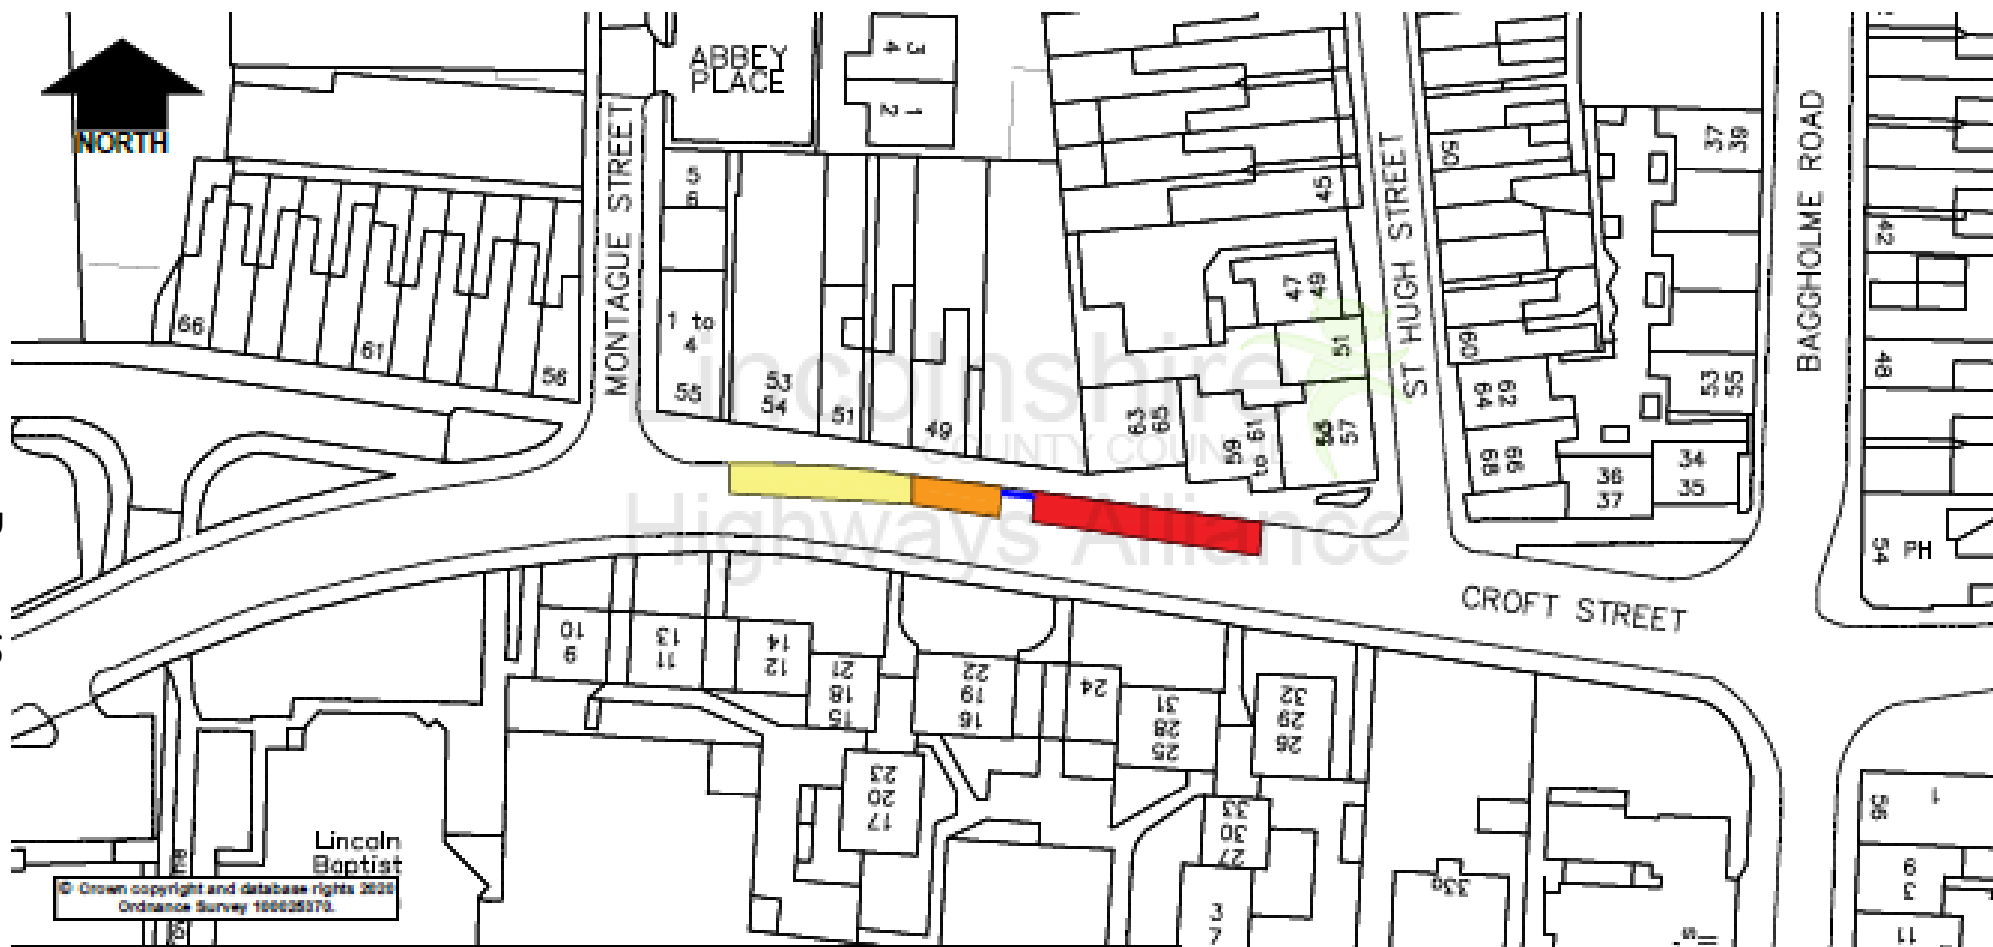

APPENDIX B : Lincoln, Croft Street – Proposed amendment to parking bays

**Key:**

- Proposed No Waiting At Any Time
- Proposed Zone 2A Resident Permit Holders Only Mon - Sat 8am - 6pm (to replace 30 minute limited waiting bay)
- Proposed Zone 2A Resident Permit Holders Only Mon - Sat 8am - 6pm to replace 2 hour limited waiting bay
- Existing 2 Hour Limited Waiting Mon - Sat 8am - 6pm No Return to remain.